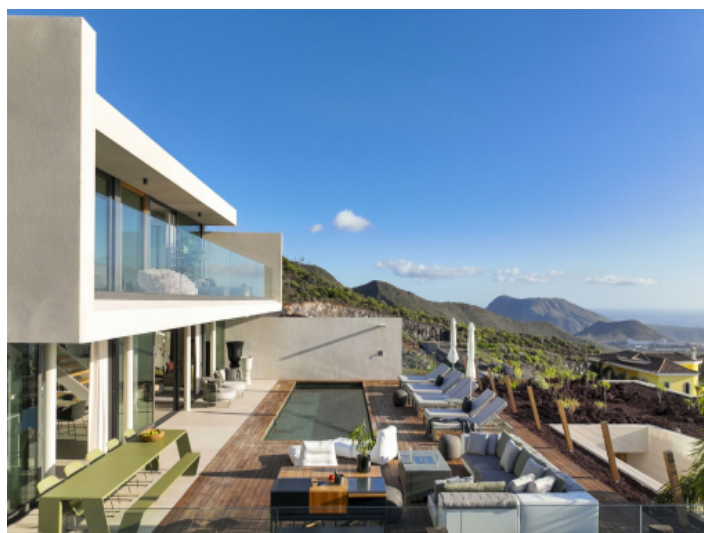

Torviscas Alto

search for property TEN-108065

PORTA MONDIAL®

Your home. Our passion.

Terrace