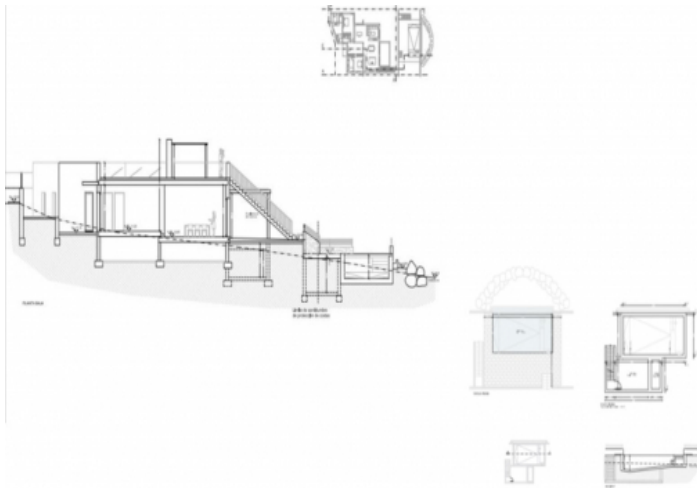

Rainbow from lower side of the land

Birdview Plan

# Font de sa Cala

search for property MAL-122244

PORTA MONDIAL®

Your home. Our passion.

Floorplan

Sideview

landscape cross-section

landscape cross-section