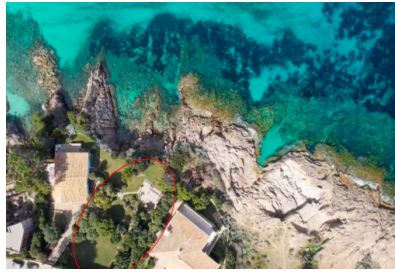

Birdview Plan

Font de sa Cala

search for property MAL-122244

PORTA MONDIAL®

Your home. Our passion.