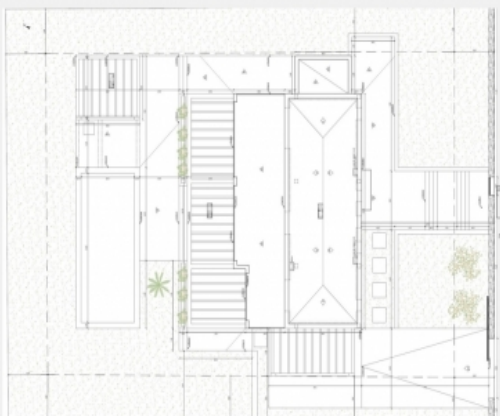

Construction plan