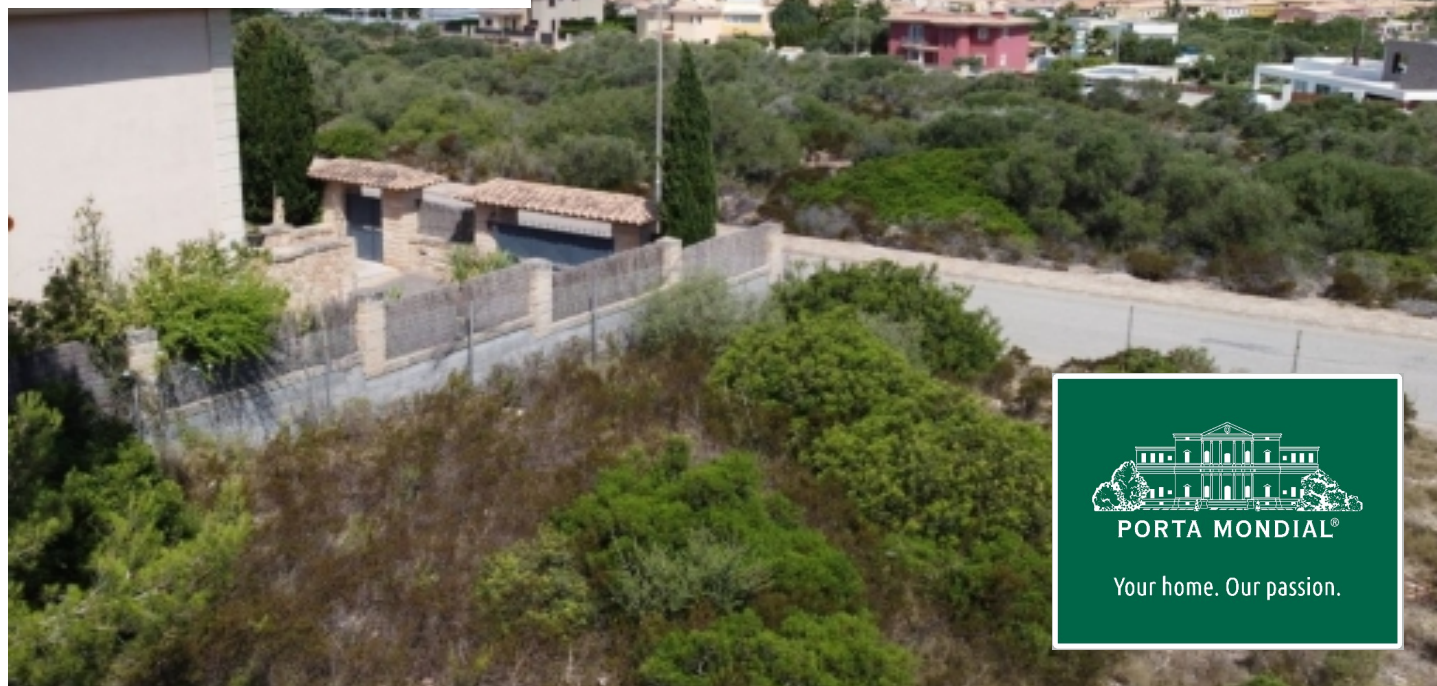

Sa Torre

search for property MAL-116834

PORTA MONDIAL®

Your home. Our passion.

Beautifully-located building plot with panoramic views and current construction licence in Sa Torre

plot area:	1.020 m ²	water:	-
sea view:	✓		
dev. Potential:	252 m ²		
building permit:	✓		
electricity:	-	price:	€ 660,000.-

Sa Torre

search for property MAL-116834

Details:

This wonderfully-situated building plot near Sa Torre has a current construction licence, so that building could begin immediately.

This Two Story House is projected, with a constructed area of 252,47 sqm which counts as living space under Spanish regulations.

With 1.020 sqm the plot has a reasonable size and offers beautiful views over the whole of the bay of Palma and the sea as far as the Tramuntana mountains. During the evening when it gets dark there are very special views of Palma and the bay bathed in a sea of lights.

Sa Torre

search for property MAL-116834

Location & surrounding area:

Sa Torre is situated close to Bahía Azul at the eastern end of the bay of Palma. It is a quiet residential village which consists mainly of villas. You find it on a rocky coast, it has a good infrastructure and within 15 minutes you can reach the airport and the beautiful city of Palma.