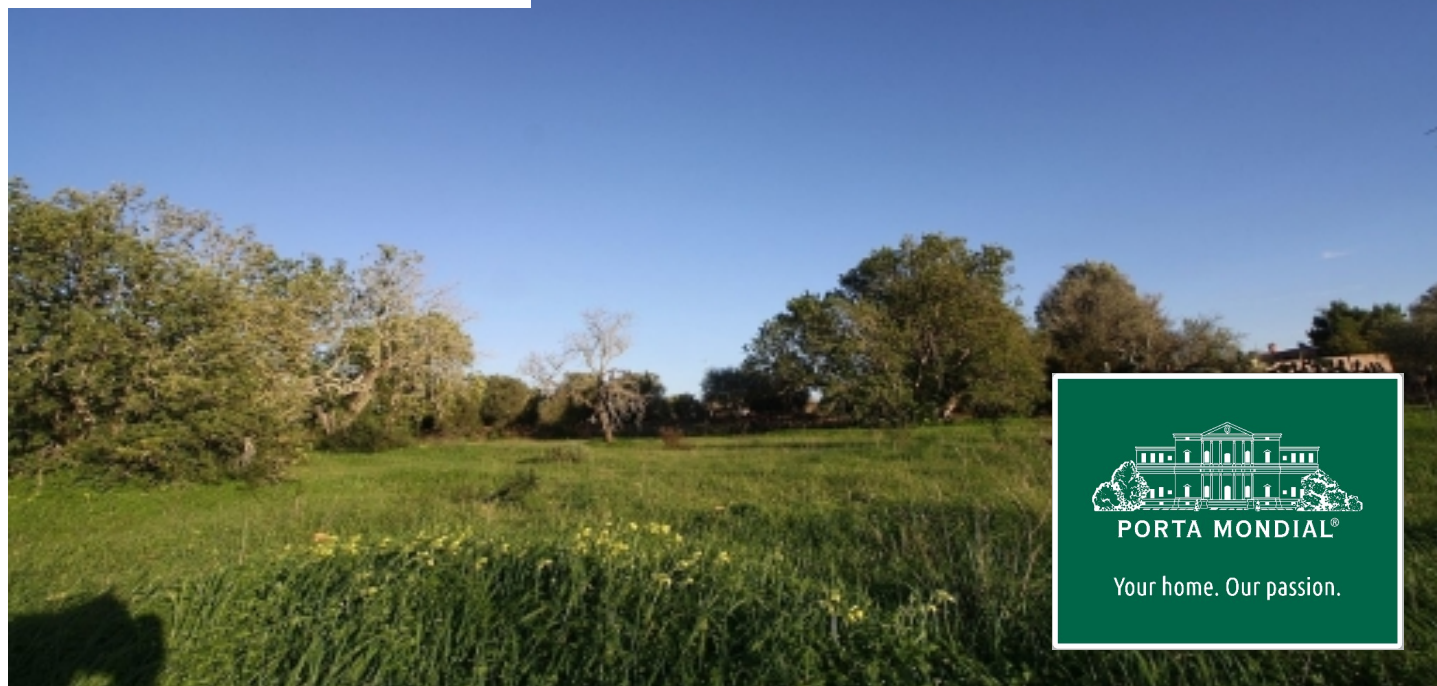

Llucmajor

search for property MAL-114780

Wonderful building plot for a large finca near Llucmajor

plot area:	26.000 m ²	water:	-
sea view:	-		
dev. Potential:	693 m ²		
building permit:	-		
electricity:	-	price:	€ 510,000.-

Llucmajor

search for property MAL-114780

Details:

With this wonderful building plot your finca-dream can come true! The flat, 26.000 sqm plot is easily accessible although offering a tranquil location and beautiful views of the mountains near Llucmajor. It is surrounded by a natural-stone wall and has 3 accesses.

The picturesque hill-location of Randa on the mountain of the same name, which is the most elevated point in the island's centre, houses three sanctuaries, and is located slightly north of the town. Llucmajor has developed into an economic and popular residential location, due to the new motor-way connection to Palma. The Marriott Son Antem Golf Resort and Spa, and nearby yacht clubs make Llucmajor an interesting and central location for planning pass-times and excursions.

The Es Trenc natural beach, one of the nicest on the island and with a Caribbean similarity, lies just 15 car minutes from Llucmajor.

Llucmajor

search for property MAL-114780

PORTA MONDIAL®

Your home. Our passion.