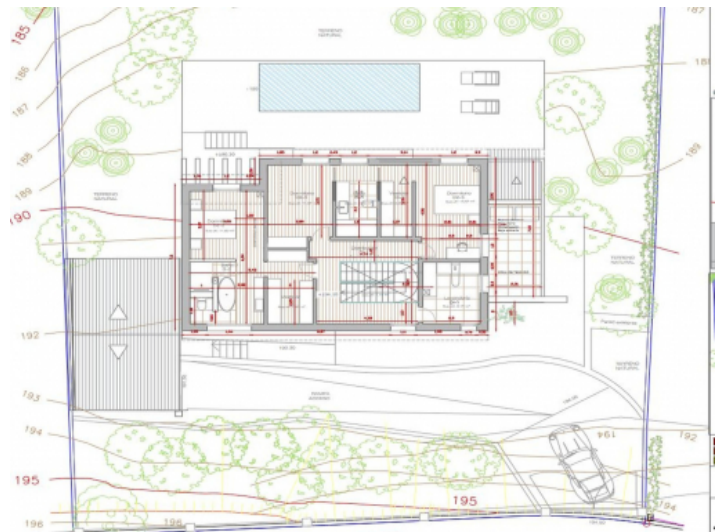

## Plot for sale with project and license granted in Puigpunyent

plot area:	1.611 m <sup>2</sup>	water:	-
sea view:	-		
dev. Potential:	227 m <sup>2</sup>		
building permit:	-		
electricity:	-	<b>price:</b>	<b>€ 250,000.-</b>

The approved architectural project contemplates the construction of a house of approximately 295 sqm distributed on two floors, with garage and swimming pool. The interior distribution and finishes can be adapted according to the buyer's preferences or requirements.

PORTA MONDIAL®

Your home. Our passion.

Plot

Plot

Floorplan

Floorplan