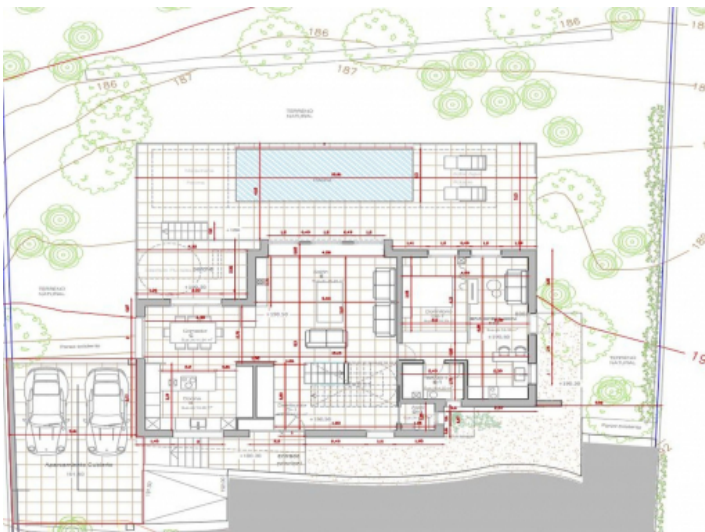

## Plot for sale with project and license granted in Puigpunyent

plot area:	1.611 m <sup>2</sup>	water:	-
sea view:	-		
dev. Potential:	227 m <sup>2</sup>		
building permit:	-		
electricity:	-	<b>price:</b>	<b>€ 250,000.-</b>

The approved architectural project contemplates the construction of a house of approximately 295 sqm distributed on two floors, with garage and swimming pool. The interior distribution and finishes can be adapted according to the buyer's preferences or requirements.

PORTA MONDIAL®

Your home. Our passion.

Plot

Plot

Floorplan

Floorplan