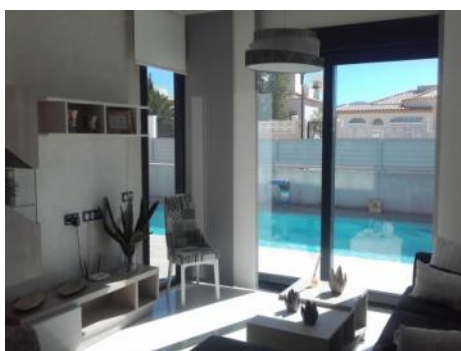

Alicante

search for property VAL-100180

PORTA MONDIAL®

Your home. Our passion.

Amazing newly-built villa with pool in Castalla, Alicante

constructed area: 134 m²

energy certificate: in process

plot area: 400 m²

bedrooms: 4

bathrooms: 3

sea view: -

price: € 264,900.-