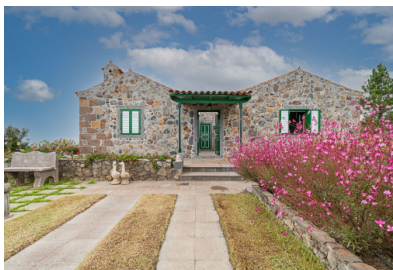

La Concepción

search for property TEN-107947

PORTA MONDIAL®

Your home. Our passion.