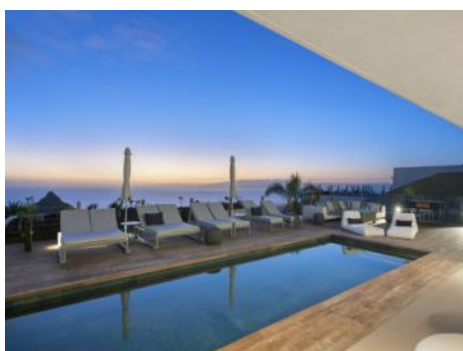

Torviscas Alto

search for property TEN-107938

Details:

This exceptional designer-villa is situated in an absolutely unique location in the south of Tenerife, and provides an oasis of privacy and tranquillity with incredible sea and mountain views. Nestling in the highest part of the impressive Roque del Conde area, its modern avant-garde architecture is surrounded by a breathtaking natural landscape, with a design-concept enabling the amazing panoramic ocean views to be fully appreciated. Behind the house the famous Roque del Conde awaits with wonderful mountain scenery imparting a sense of peace and seclusion, although the lively beach and facilities are only minutes away.

Standing on a plot of almost 1,400 sqm, the villa has a constructed area of 462.92 sqm including a spacious living/dining area of almost 100 sqm merged into a single comfortable and pleasant living space designed with an organic concept. There are also 3 spacious bedrooms and 2 bathrooms, and a separate multi-functional room of approx. 114 sqm, with a private pool and beautiful gardens blending in perfectly with the surrounding nature.