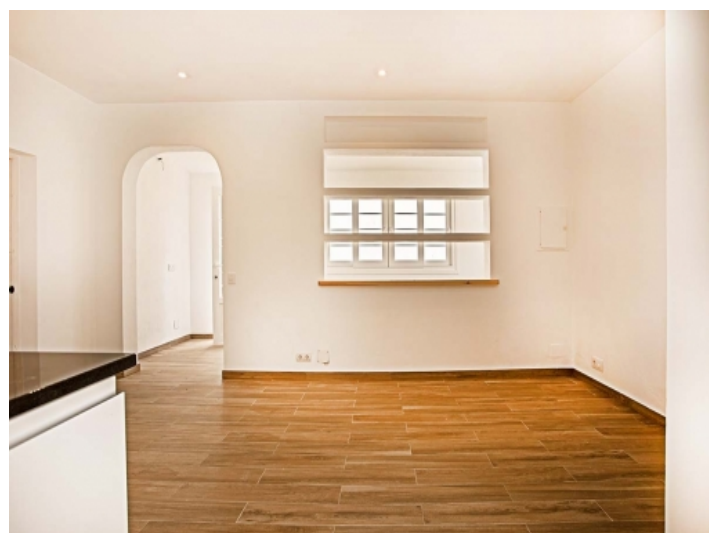

Punta Prima

search for property MEN-100503

Details:

This lovely property was built in 1950 and completely renovated by its owner in 2021.

Standing on a plot of 220 sqm it has a living space of approx. 55 sqm, consisting of 2 double bedrooms, a bathroom and a large living/dining area with open kitchen.

Punta Prima
search for property MEN-100503

View to the beach from the roof

Front terrace and access to the house

Friendly entrance area

Living area with view to the entrance

Open living area and kitchen

Bright kitchen