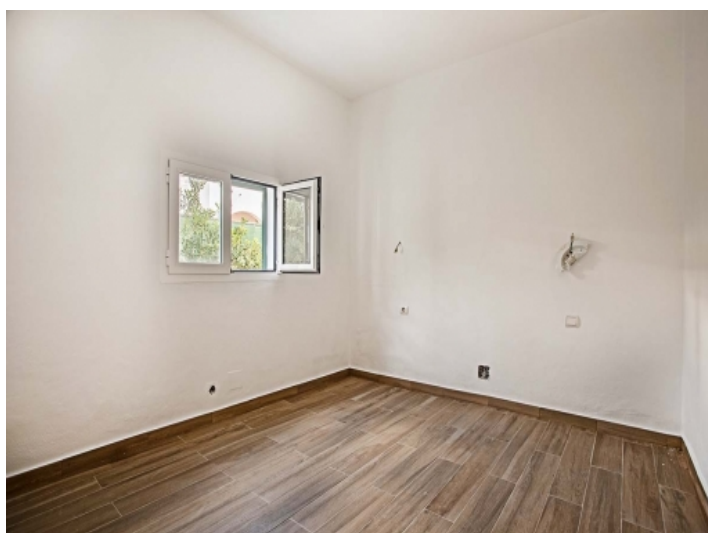

Access to the outside