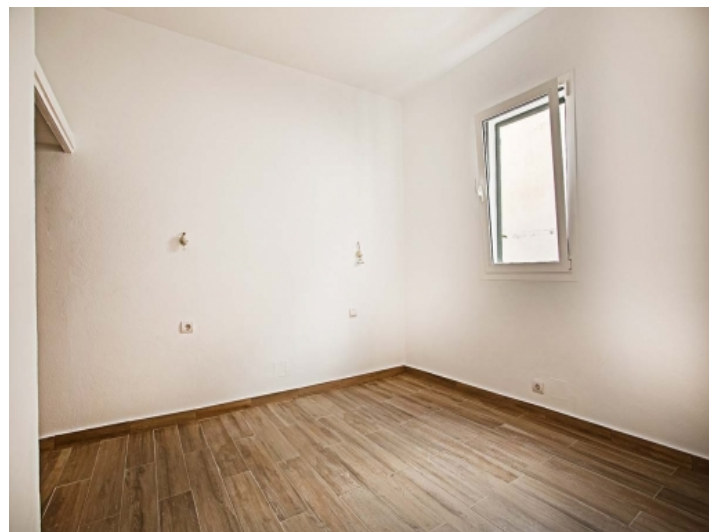

Punta Prima

search for property MEN-100503

Details:

This lovely property was built in 1950 and completely renovated by its owner in 2021.

Standing on a plot of 220 sqm it has a living space of approx. 55 sqm, consisting of 2 double bedrooms, a bathroom and a large living/dining area with open kitchen.

Punta Prima
search for property MEN-100503

View to the beach from the roof

Front terrace and access to the house

Friendly entrance area

Living area with view to the entrance

Open living area and kitchen

Bright kitchen

Punta Prima
search for property MEN-100503

Access to the outside

First bedroom

Second bedroom

Bathroom with shwoer and window

Access to the roof terrace

Large roof terraxe

Punta Prima