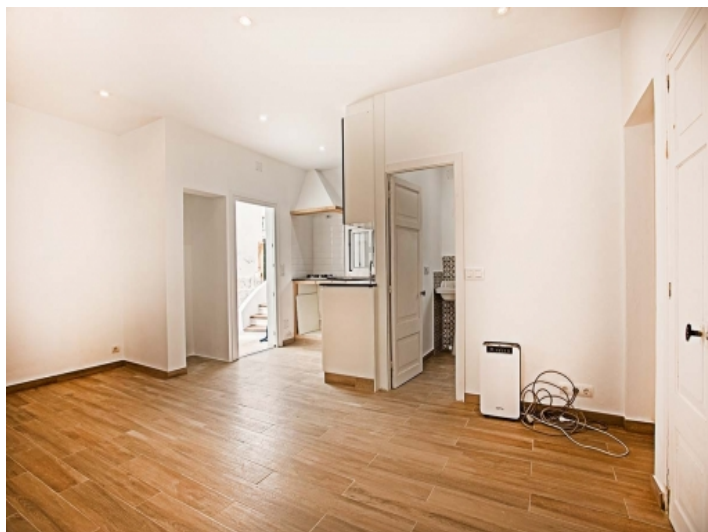

Punta Prima
search for property MEN-100503