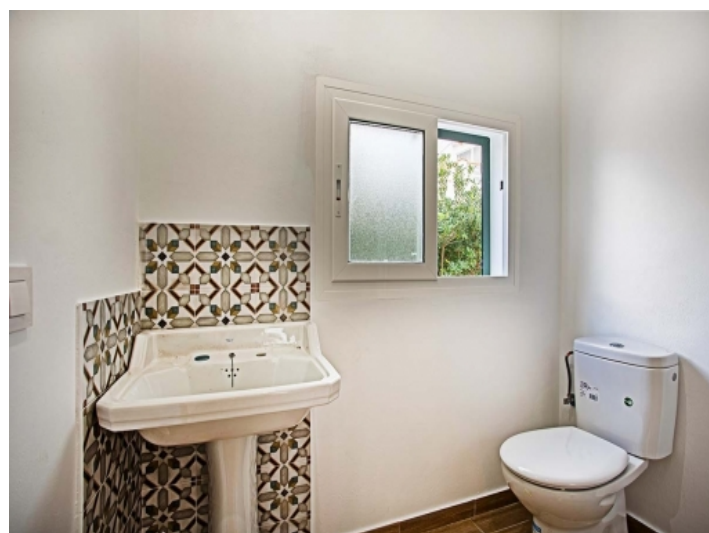

First bedroom