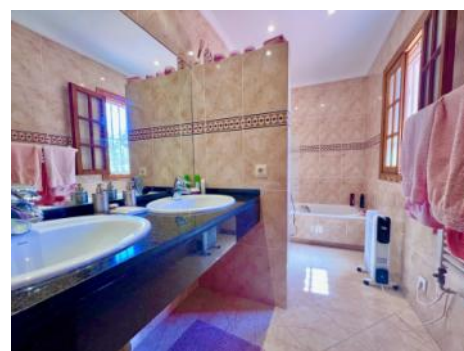

bedrooms: 3

bathrooms: 2

sea view: -

price: € 880,000.-

Bahia Grande

search for property MAL-122746

Details:

Beautiful south-facing villa in Mediterranean bungalow style was built on a plot of more than 600 square meters in a popular residential area.

Bahia Grande
search for property MAL-122746

Bedroom

Bedroom-bahia grande-kaufen-bungalow

Bathroom

Kitchen

Dining

Living

Bahia Grande