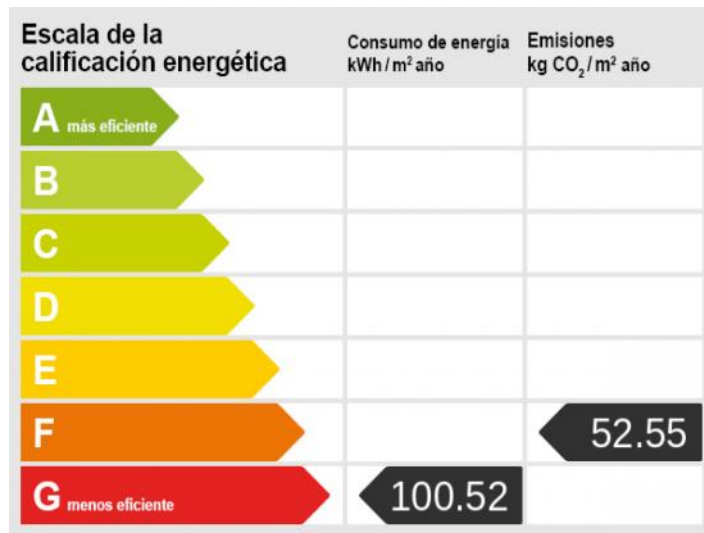

Bedroom

**Marratxi**  
search for property MAL-121762

Rooftop terrace

Bathroom with shower

Bathroom

Floorplan

Floorplan

Energy scale