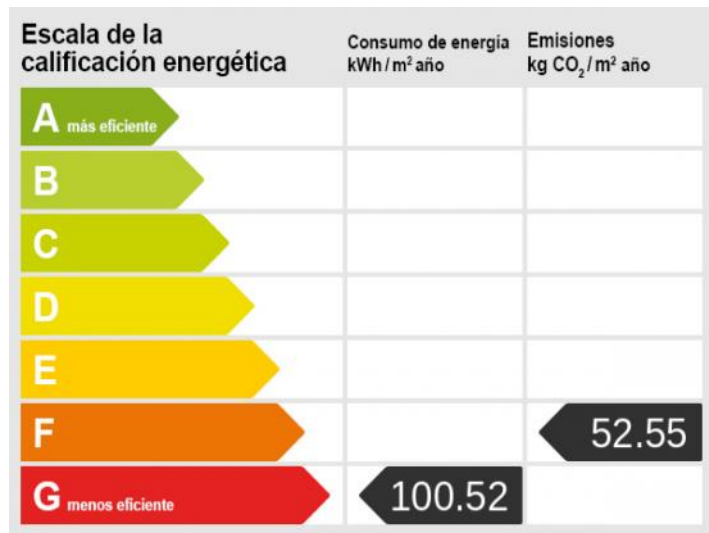

Marratxi
search for property MAL-121626

Rooftop terrace

Bathroom with shower

Bathroom

Floorplan

Floorplan

Energy scale

Marratxi