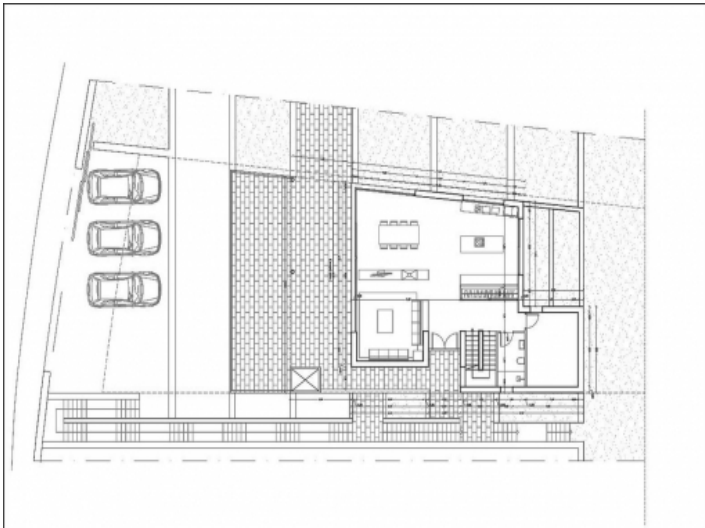

Canyamel

search for property MAL-117588

PORTA MONDIAL®

Your home. Our passion.

New construction project with sea view in Canyamel

constructed area: 348 m²

energy certificate: in process

plot area: 946 m²

The new construction project is located on a hillside plot of around 1,000 sqm, directly next to the breathtaking golf course "Cap Vermell" and within walking distance of a small bay.

Spread over three levels and 410 sqm of living space, on the first floor you have three bedrooms with en-suite bathrooms and access to a covered terrace. On the second floor there is a fully equipped designer kitchen, a spacious open area with dining and living room, a bathroom, another room that can be used as an office or a further bedroom with access to a large covered terrace. The covered terraces have a total area of 135 sqm.

On the lower floor there is a fitness room, sauna and wine cellar. All floors can be reached either by stairs or by lift.

The pool is located on the roof terrace, from where you have a fantastic view of the turquoise sea and the golf course.

Canyamel
search for property MAL-117588

View of the terraces

View of the terraces

Floor plan

Floor plan

Floor plan