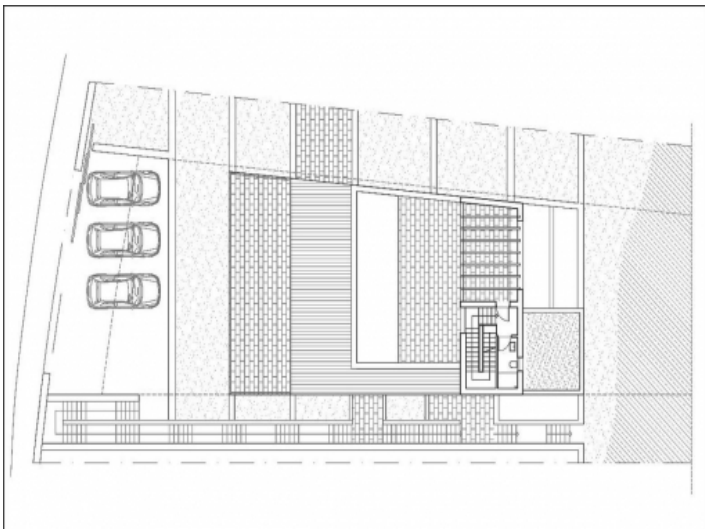

Canyamel

search for property MAL-117588

PORTA MONDIAL®

Your home. Our passion.

New construction project with sea view in Canyamel

constructed area: 348 m²

energy certificate: in process

plot area: 946 m²

The new construction project is located on a hillside plot of around 1,000 sqm, directly next to the breathtaking golf course "Cap Vermell" and within walking distance of a small bay.

Spread over three levels and 410 sqm of living space, on the first floor you have three bedrooms with en-suite bathrooms and access to a covered terrace. On the second floor there is a fully equipped designer kitchen, a spacious open area with dining and living room, a bathroom, another room that can be used as an office or a further bedroom with access to a large covered terrace. The covered terraces have a total area of 135 sqm.

On the lower floor there is a fitness room, sauna and wine cellar. All floors can be reached either by stairs or by lift.

The pool is located on the roof terrace, from where you have a fantastic view of the turquoise sea and the golf course.

Canyamel
search for property MAL-117588

View of the terraces

View of the terraces

Floor plan

Floor plan

Floor plan