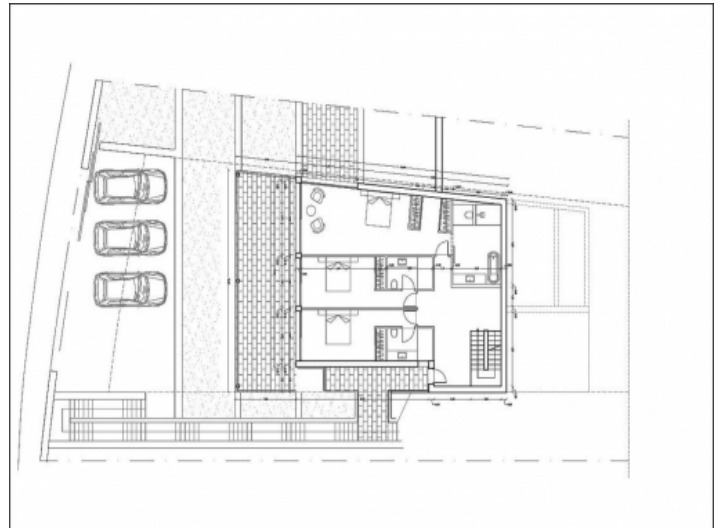

Canyamel

search for property MAL-117588

PORTA MONDIAL®

Your home. Our passion.

New construction project with sea view in Canyamel

constructed area: 348 m²

energy certificate: in process

plot area: 946 m²

The new construction project is located on a hillside plot of around 1,000 sqm, directly next to the breathtaking golf course "Cap Vermell" and within walking distance of a small bay.

Spread over three levels and 410 sqm of living space, on the first floor you have three bedrooms with en-suite bathrooms and access to a covered terrace. On the second floor there is a fully equipped designer kitchen, a spacious open area with dining and living room, a bathroom, another room that can be used as an office or a further bedroom with access to a large covered terrace. The covered terraces have a total area of 135 sqm.

On the lower floor there is a fitness room, sauna and wine cellar. All floors can be reached either by stairs or by lift.

The pool is located on the roof terrace, from where you have a fantastic view of the turquoise sea and the golf course.

Canyamel
search for property MAL-117588

View of the terraces

View of the terraces

Floor plan

Floor plan

Floor plan