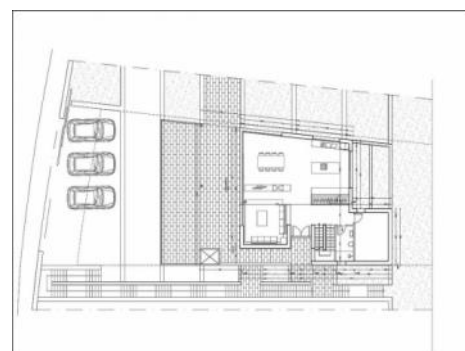

Canyamel

search for property MAL-117588

PORTA MONDIAL®

Your home. Our passion.

New construction project with sea view in Canyamel

constructed area: 348 m²

energy certificate: in process

plot area: 946 m²

bedrooms: 4

bathrooms: 5

sea view: ✓

price: € 4,200,000.-

Canyamel

search for property MAL-117588

Details:

The contemporary design with Mallorcan tradition and panoramic views of the sea and the golf course of Canyamel, make this villa an absolute dream property.

The new construction project is located on a hillside plot of around 1,000 sqm, directly next to the breathtaking golf course "Cap Vermell" and within walking distance of a small bay.

Spread over three levels and 410 sqm of living space, on the first floor you have three bedrooms with en-suite bathrooms and access to a covered terrace. On the second floor there is a fully equipped designer kitchen, a spacious open area with dining and living room, a bathroom, another room that can be used as an office or a further bedroom with access to a large covered terrace. The covered terraces have a total area of 135 sqm.

On the lower floor there is a fitness room, sauna and wine cellar. All floors can be reached either by stairs or by lift.

The pool is located on the roof terrace, from where you have a fantastic view of the turquoise sea and the golf course.