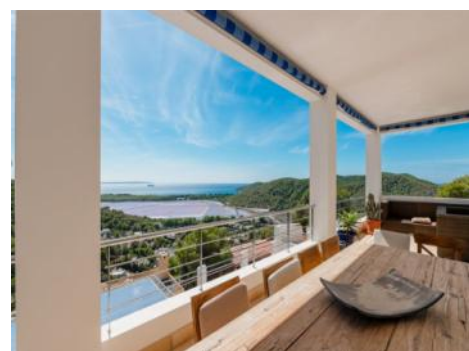

San José

search for property IBI-070013

PORTA MONDIAL®

Your home. Our passion.

Stylish property with 4 suites and unbelievable panoramic views over the sea and the salt flats with unforgettable sunsets over Es Vedra

constructed area:	361 m²	energy certificate:	in process
plot area:	1.500 m²		
bedrooms:	4		
bathrooms:	5		
sea view:	✓	price:	€ 3,400,000.-