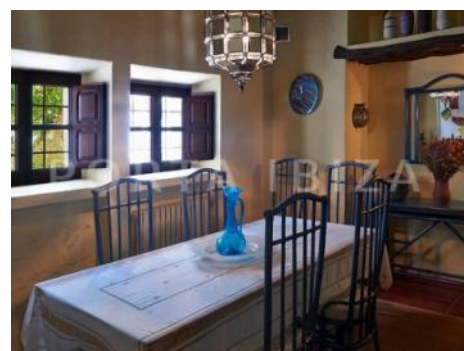

Wonderful Finca in Santa Gertrudis

constructed area:	620 m²	swimming pool:	✓
plot area:	70.000 m²	energy certificate:	in process
bedrooms:	8		
bathrooms:	8		
sea view:	-	price:	€ 3,500,000.-