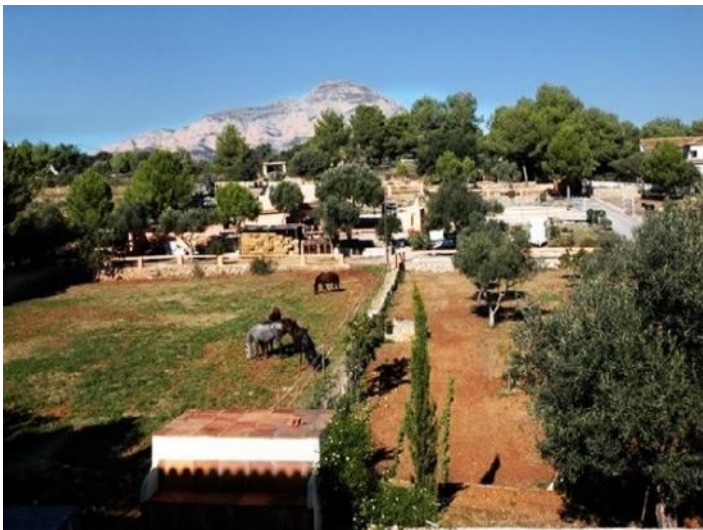

## Details:

This imposing and paradise-like property is located in Jávea, near the magnificent nature reserves of Jávea. The property, with its plot size of 19.000 m<sup>2</sup>, is the perfect place for horse breeding. At the moment, there are 19 horses on the property, which are included in the price.

The spacious, paradise-like pool on the beautiful terrace

The great, partially covered terrace

The huge outdoor-area

The huge outdoor-area

The spacious horse-paddock with some of the gorgeous horses

Jávea

search for property VAL-060002

PORTA MONDIAL®

Your home. Our passion.

The spacious horse-paddock with some of the gorgeous

The magnificent outdoor-area

The imposing property with horse-paddocks and

The imposing property with horse-paddocks and

The imposing property with horse-paddocks and riding grounds

The heavenly outdoor-area with lots of places to relax

Jávea

search for property VAL-060002

PORTA MONDIAL®

Your home. Our passion.

The carport with space for two cars