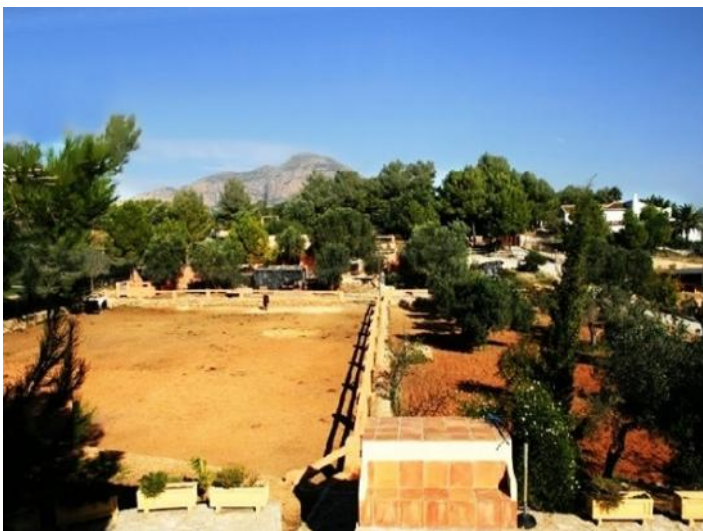

## Details:

This imposing and paradise-like property is located in Jávea, near the magnificent nature reserves of Jávea. The property, with its plot size of 19.000 m<sup>2</sup>, is the perfect place for horse breeding. At the moment, there are 19 horses on the property, which are included in the price.

The spacious, paradise-like pool on the beautiful terrace

The great, partially covered terrace

The huge outdoor-area

The huge outdoor-area

The spacious horse-paddock with some of the gorgeous horses

Jávea

search for property VAL-060002

PORTA MONDIAL®

Your home. Our passion.

The spacious horse-paddock with some of the gorgeous

The magnificent outdoor-area

The imposing property with horse-paddocks and

The imposing property with horse-paddocks and

The imposing property with horse-paddocks and riding grounds

The heavenly outdoor-area with lots of places to relax

Jávea

search for property VAL-060002

PORTA MONDIAL®

Your home. Our passion.

The carport with space for two cars