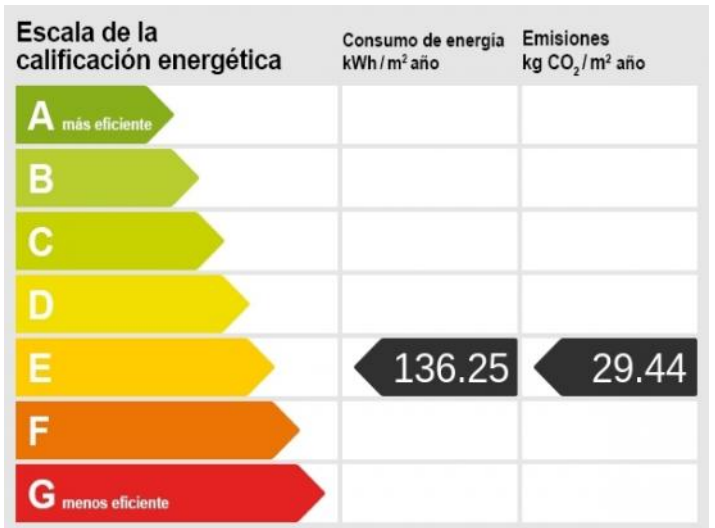

Evening atmosphere rooftop terrace

Energieskala

Sunset terrace

Evening atmosphere over Palma

**Bonanova**  
search for property MAL-122668

Sunny rooftop terrace

Alternative furniture layout

Alternative living room setup