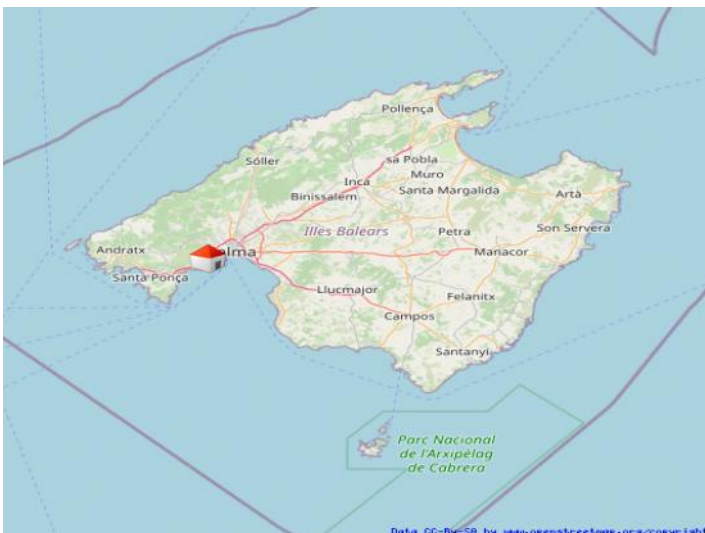

Palma/ Porto Pí