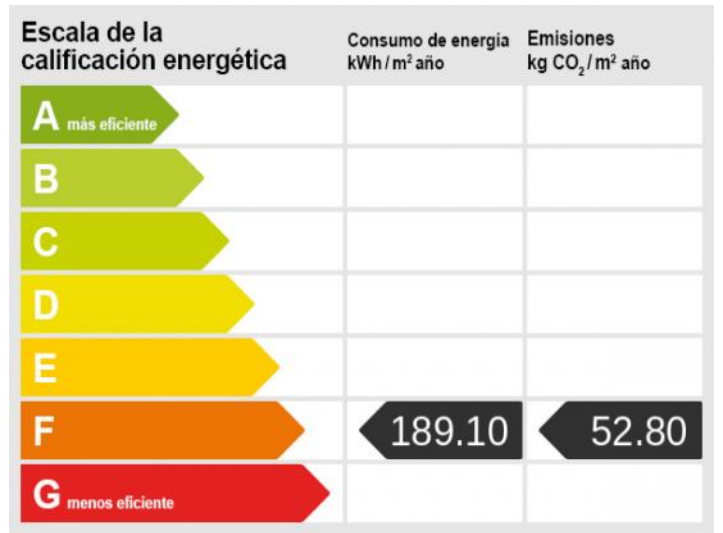

Energy certificate

Palma/ Porto Pí