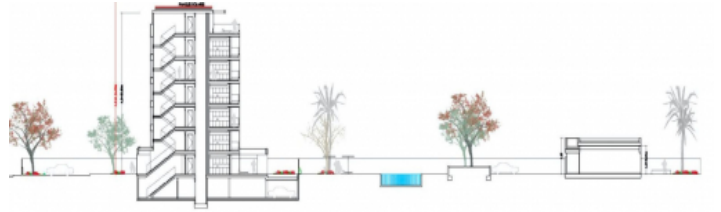

Cala Millor

search for property MAL-122015

New residential project in Cala Millor - Perfect for beach lovers - 1st floor apartment

constructed area: 93 m²

bedrooms: 2

bathrooms: 2

balcony/terrace: ✓

sea view: ✓

swimming pool: ✓

energy certificate: b

price: € 460,900.-

Cala Millor

search for property MAL-122015

Details:

Completion summer 2025, viewings possible from February

This modern residential building is located just a few meters from the long sandy beach of Cala Millor and offers everything you need for a comfortable life.

Cala Millor

search for property MAL-122015

Building

Plan

Floorplan

Underground parking and storage

New residential project in Cala Millor - perfect for beach

Close to the beach