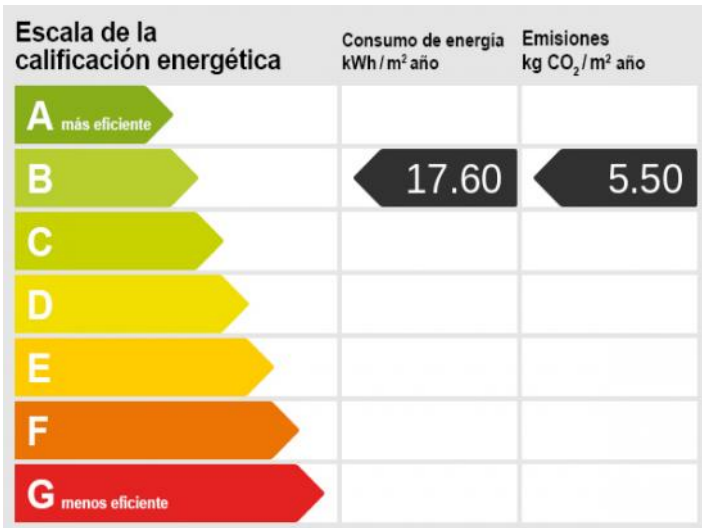

swimming pool: ✓

energy certificate: b

price: € 460,900.-

Cala Millor

search for property MAL-122015

Details:

Completion summer 2025, viewings possible from February

This modern residential building is located just a few meters from the long sandy beach of Cala Millor and offers everything you need for a comfortable life.

Façade

Building

Building

Cala Millor

search for property MAL-122015

Building

Building

Energy scale