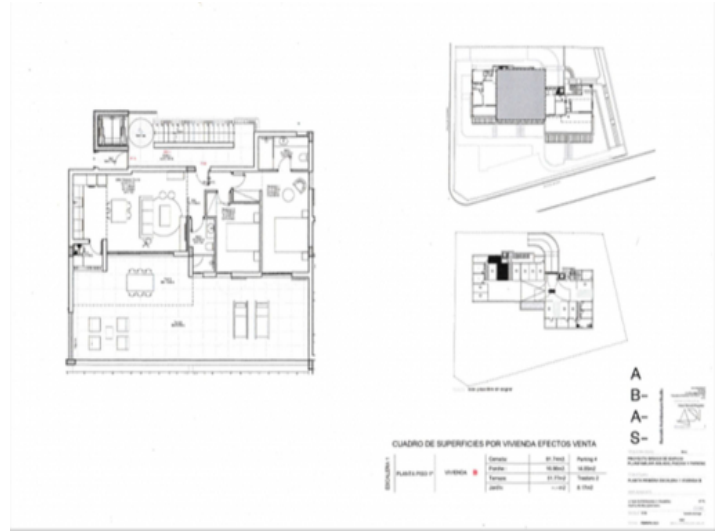

Porto Petro

search for property MAL-121395

Plan