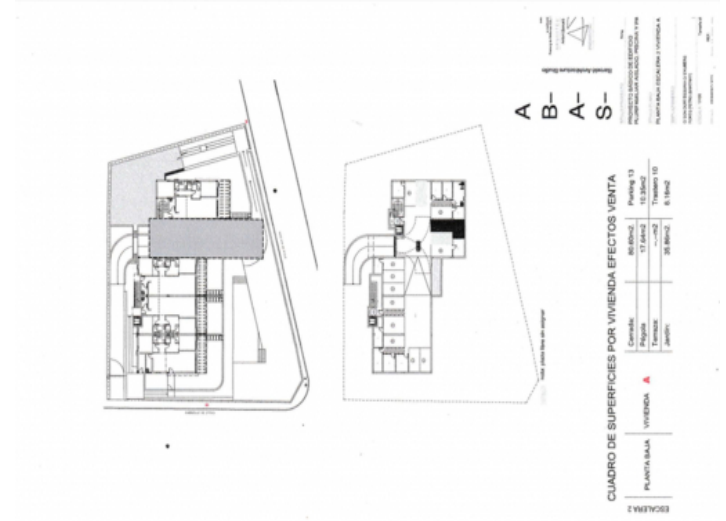

Porto Petro

search for property MAL-121391

Beautiful new build first floor apartment with garden in Portopetro

constructed area: 98 m²
bedrooms: 2
bathrooms: 2
balcony/terrace: ✓
sea view: -

swimming pool: ✓
energy certificate: in process

price: € 475,000.-

Porto Petro

search for property MAL-121391

Details:

Residencial Son Duri

Two buildings will soon be built here, each on three floors with a total of 18 apartments

Each residential unit has been carefully designed to offer comfort and a great quality of life. High-quality and aesthetically pleasing materials have been used. The interiors have been designed with attention to detail to create a cozy yet functional ambience.

Bedroom

Bedroom

Community area

Community pool

Porto Petro

search for property MAL-121391

Building

Plan