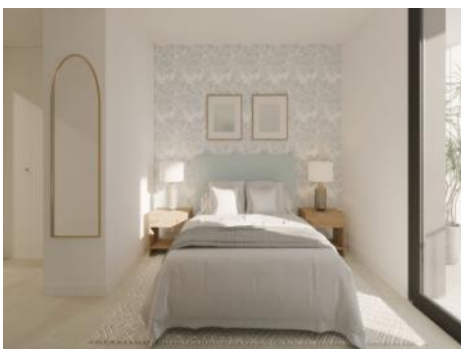

Palmanova

search for property MAL-119434

New 1-bedroom apartment with large terrace and communal pool in Palmanova

constructed area: 72 m²

bedrooms: 1

bathrooms: 1

balcony/terrace: ✓

sea view: -

swimming pool: ✓

energy certificate: in process

price: € 486,000.-

Palmanova

search for property MAL-119434

Details:

Just a few steps away from the beautiful beach of Palmanova, in the heart of the enchanting southwest region of Mallorca, a contemporary new-build residential oasis is unfolding, consisting of a total of 36 exquisite residences. This elegant complex is being built in accordance with the latest construction standards and places particular emphasis on sustainability.

The modern apartment is located on the second floor and offers a constructed living area of 55.50 sqm, a bedroom with en-suite bathroom and an open-plan living/dining area with a fully equipped fitted kitchen.