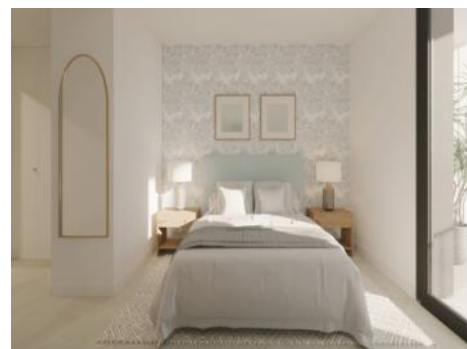

Palmanova

search for property MAL-119434

New 1-bedroom apartment with large terrace and communal pool in Palmanova

constructed area: 72 m²

bedrooms: 1

bathrooms: 1

balcony/terrace: ✓

sea view: -

swimming pool: ✓

energy certificate: in process

price: € 486,000.-

Palmanova

search for property MAL-119434

Details:

Just a few steps away from the beautiful beach of Palmanova, in the heart of the enchanting southwest region of Mallorca, a contemporary new-build residential oasis is unfolding, consisting of a total of 36 exquisite residences. This elegant complex is being built in accordance with the latest construction standards and places particular emphasis on sustainability.

The modern apartment is located on the second floor and offers a constructed living area of 55.50 sqm, a bedroom with en-suite bathroom and an open-plan living/dining area with a fully equipped fitted kitchen.