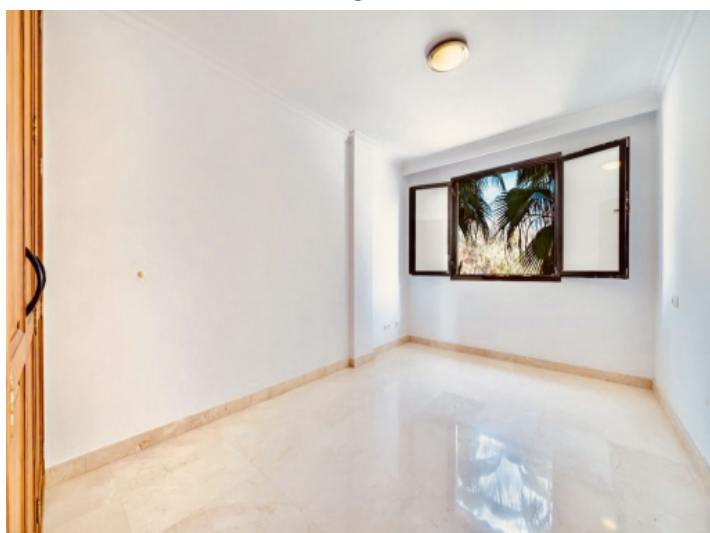

Ciudad Jardin

search for property MAL-117250

PORTA MONDIAL®

Your home. Our passion.

Bedroom