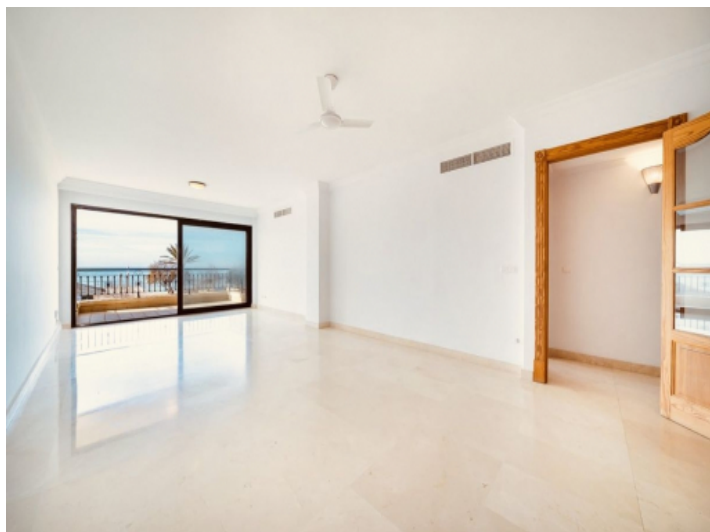

Living area